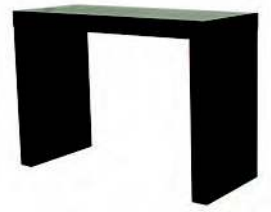

CT350 AVANTE
60" x 36" Black/Glass

CT353 ALTOS TABLE
60" x 36" Chrome/Glass

CT355 ABBY TABLE
60" x 36" White

Bar Tables and Bars

BT400/401 BAR PEDESTAL TABLE
24" & 30" Round - Black, White

BT402 BAR HIGH TABLE
36" Round - Black, White, Grey

BT404/BT405 SQUARE BAR TABLE
30" OR 36" Square - Black, White

BT406 TRAVE BAR TABLE
32" Round - Chrome/Glass

BT407 BRAVO BAR TABLE
30" Round - Natural, Black, Walnut, White

BT410 CHROMA BAR TABLE
23.5" Round - Aluminum

BT413 MARTINI BAR TABLE
32" Round - Chrome/Glass

BT450 MANHATTAN BAR
Black/Stainless

BT451 INFORMATION COUNTER
Black, White

BT453 MILANO BAR
Black, White

BT454 BALI BAR
Black, White

Modular Bars and LED Pedestals

BT460 ITALIA CURVED BAR
White, with light

BT461 ITALIA BAR
White, with light

BT462 ITALIA CORNER BAR
White, with light

BT463 ITALIA DELUXE BAR
White, with light

BT480 / BT481 / BT482 MOD CYLINDER PEDESTAL 21" Dia.
White, 18"H / 30"H / 42"H